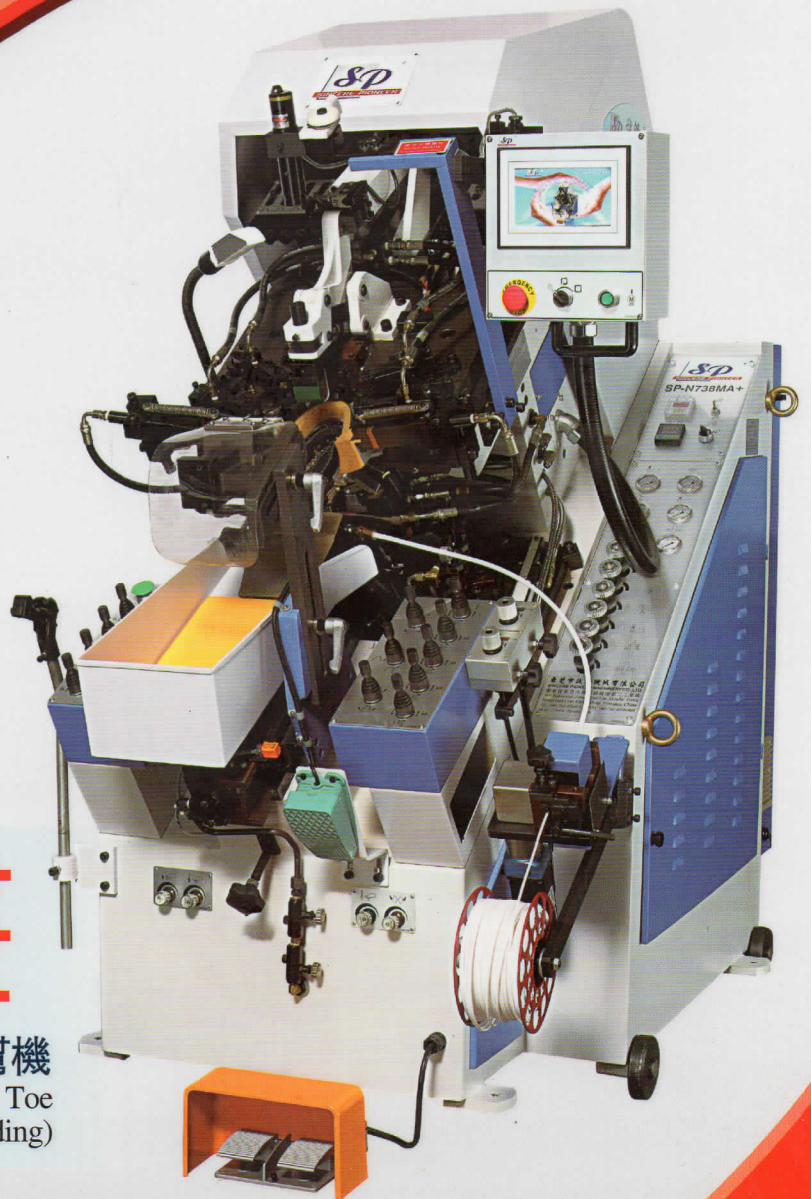

伺服送膠是全世界最精準的送膠方式
Servo-motor feeding system is the most accurate cement
feeding system in the worldwide

SP-N738MAL +
SP-N738MAH +
SP-N738MA +

電腦控制伺服送膠前幫機
Computerized Automatic Cementing Toe
Lasting Machine(Servo-motor feeding)